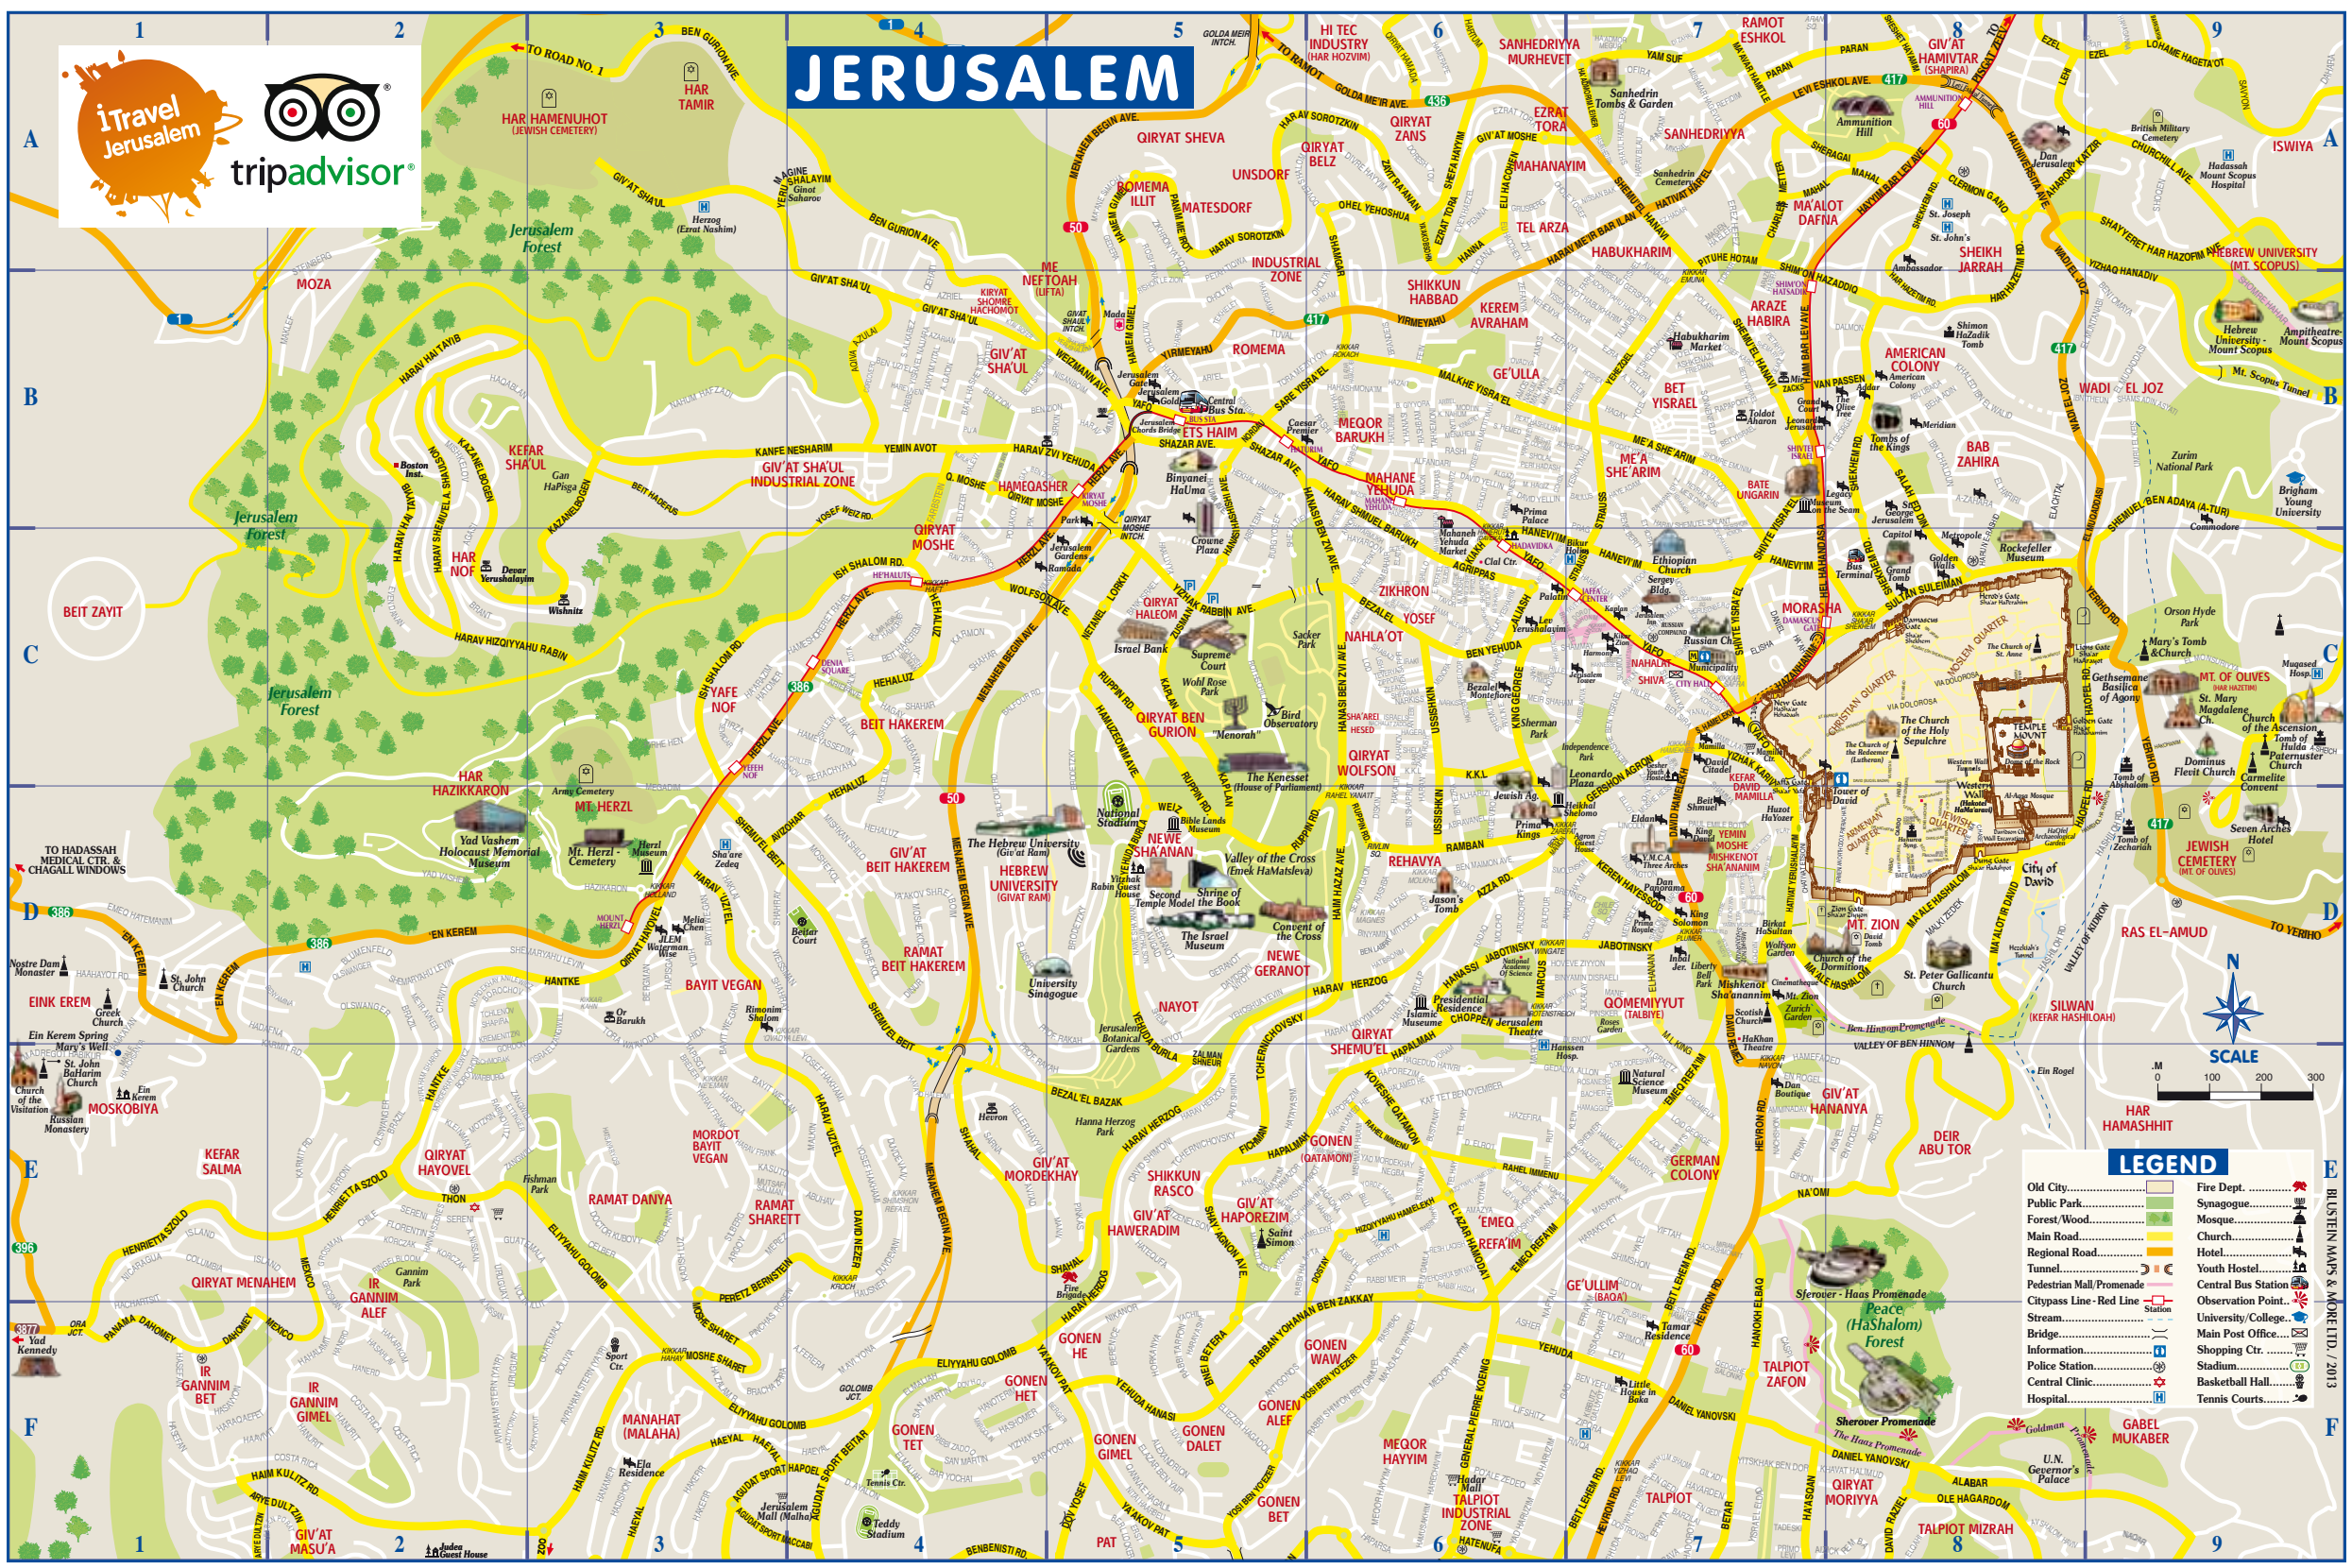

JERUSALEM

LEGEND

- Old City.....
- Public Park.....
- Forest/Wood.....
- Main Road.....
- Regional Road.....
- Tunnel.....
- Pedestrian Mall/Promenade.....
- Citypass Line - Red Line.....
- Stream.....
- Bridge.....
- Information.....
- Police Station.....
- Central Clinic.....
- Hospital.....
- Fire Dept.....
- Synagogue.....
- Mosque.....
- Church.....
- Hotel.....
- Youth Hostel.....
- Central Bus Station.....
- Observation Point.....
- University/College.....
- Main Post Office.....
- Shopping Ctr.....
- Stadium.....
- Central Clinic.....
- Basketball Hall.....
- Tennis Courts.....

© BILSTEIN MAPS & MORE LTD. / 2013